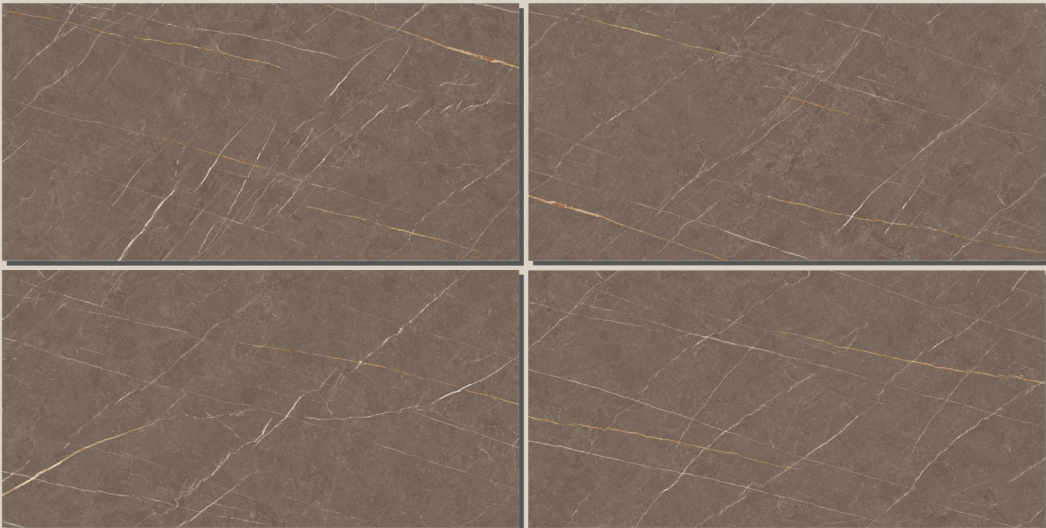

RANDOM :
04

BALDOCER BEIGE

SIZE :
600x1200MM

FINISH :
CARVING

RANDOM :
04

BALDOCER GRIS

BALDOCER
GRIS

SIZE :
600x1200MM