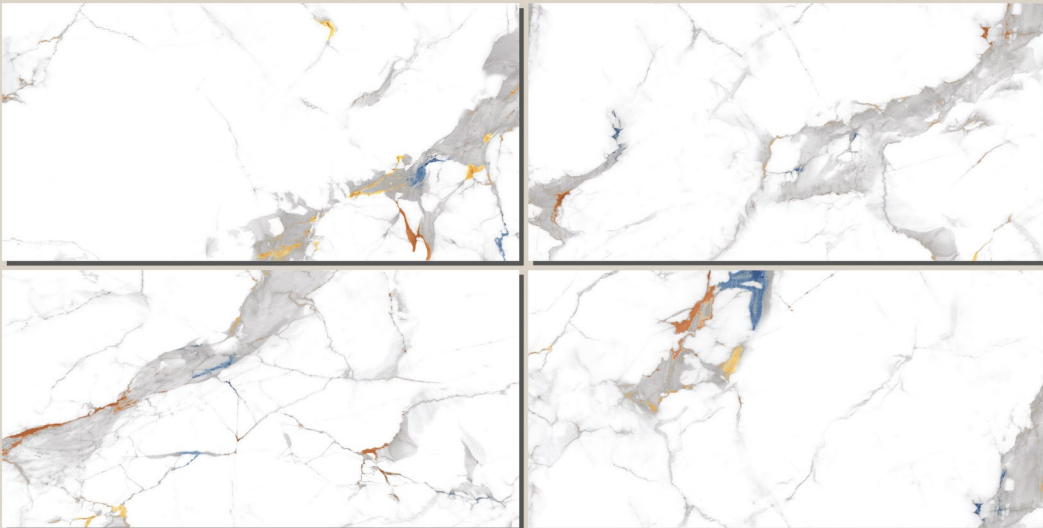

Long
Lasting

Easy
Cleaning

Low Water
Absorption

Antislip
Surface

SIZE :
600x1200MM

FINISH :
CARVING

RANDOM :
04

ALPI WHITE