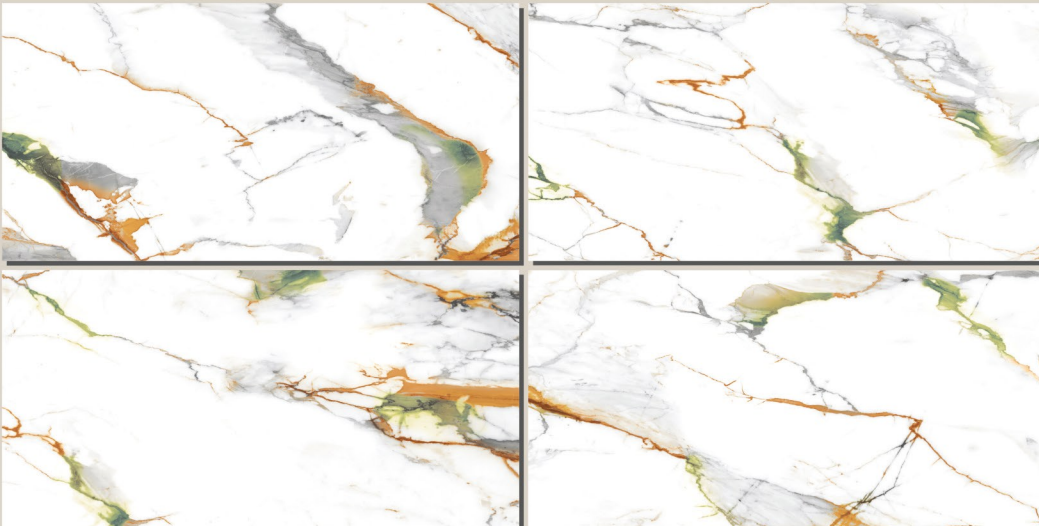

RANDOM :
04

COAL GREEN

**COAL
GREEN**

SIZE :
600x1200MM

FINISH :
CARVING

RANDOM :
04

DEVONIAN MULTI

SIZE :
600x1200MM