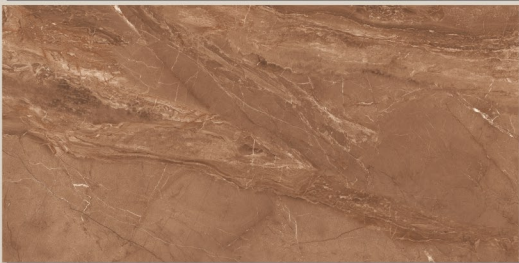

SIZE :
600x1200MM

FINISH :
CARVING

RANDOM :
05

LAWA CHOCO