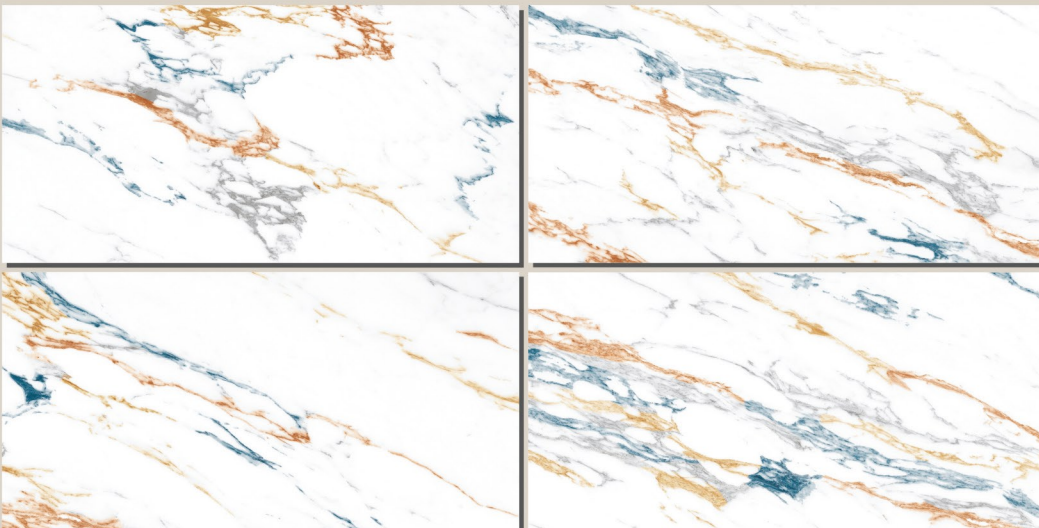

CARPECIA WINE