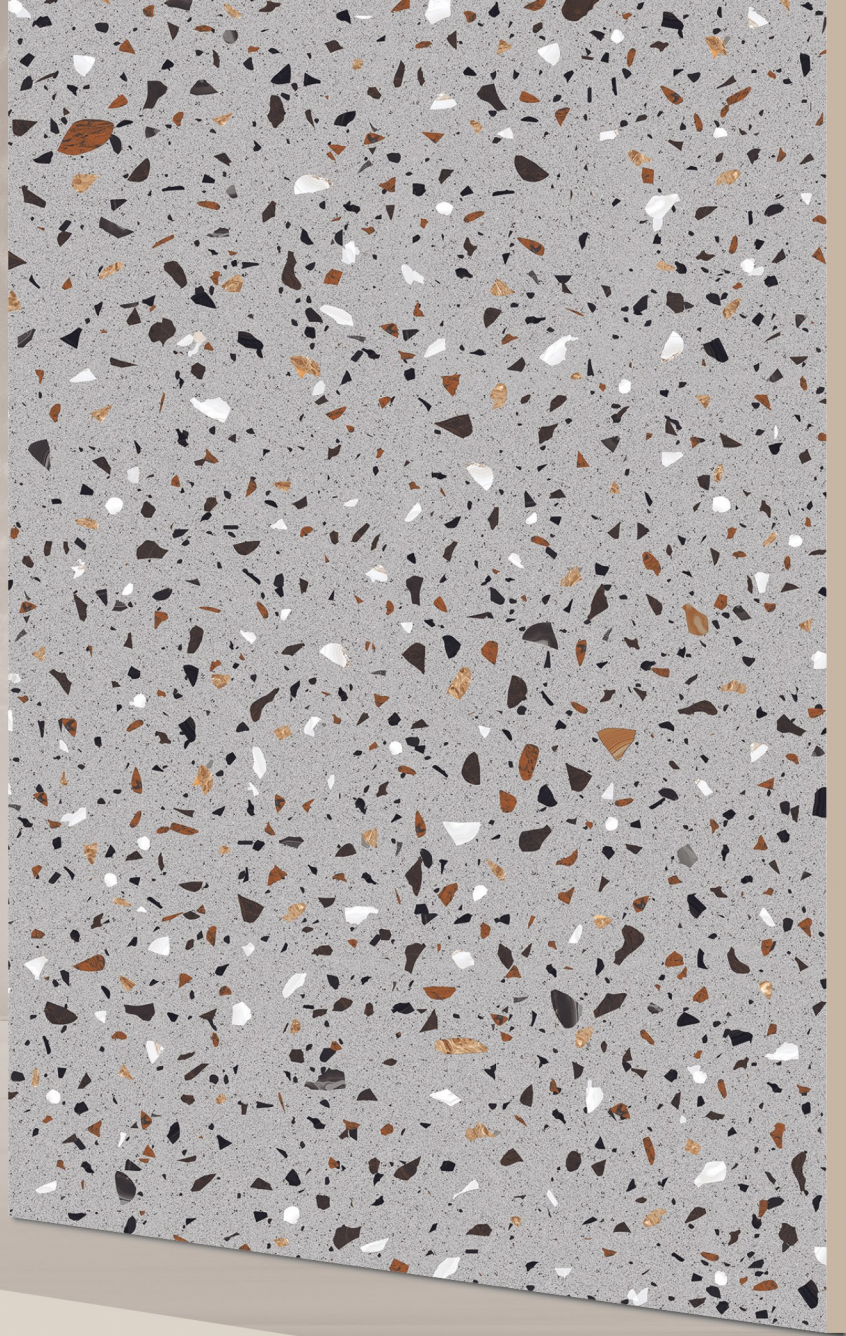

SIZE :
600x1200MM

FINISH :
CARVING

RANDOM :
04