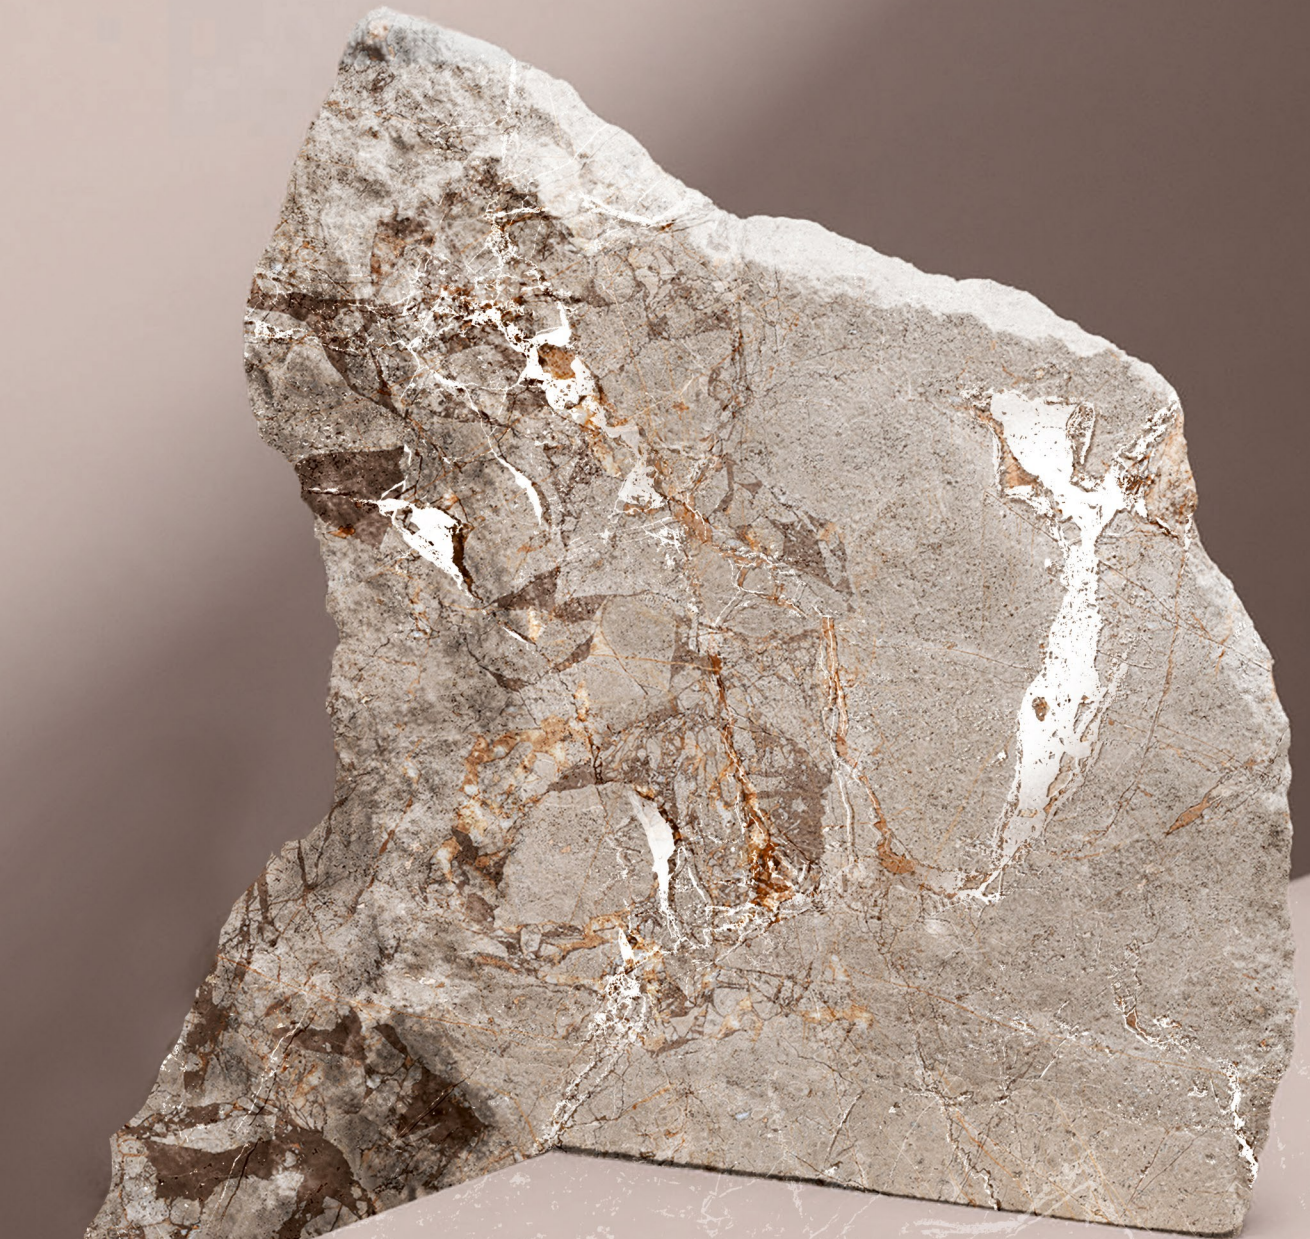

EMINENCE

shines brightly in every endeavor

Introducing our **"Carving Collection"** – a stunning array of 600x1200mm tiles that exude timeless elegance. These tiles are designed to transform your living spaces with their generous size and exquisite detailing.