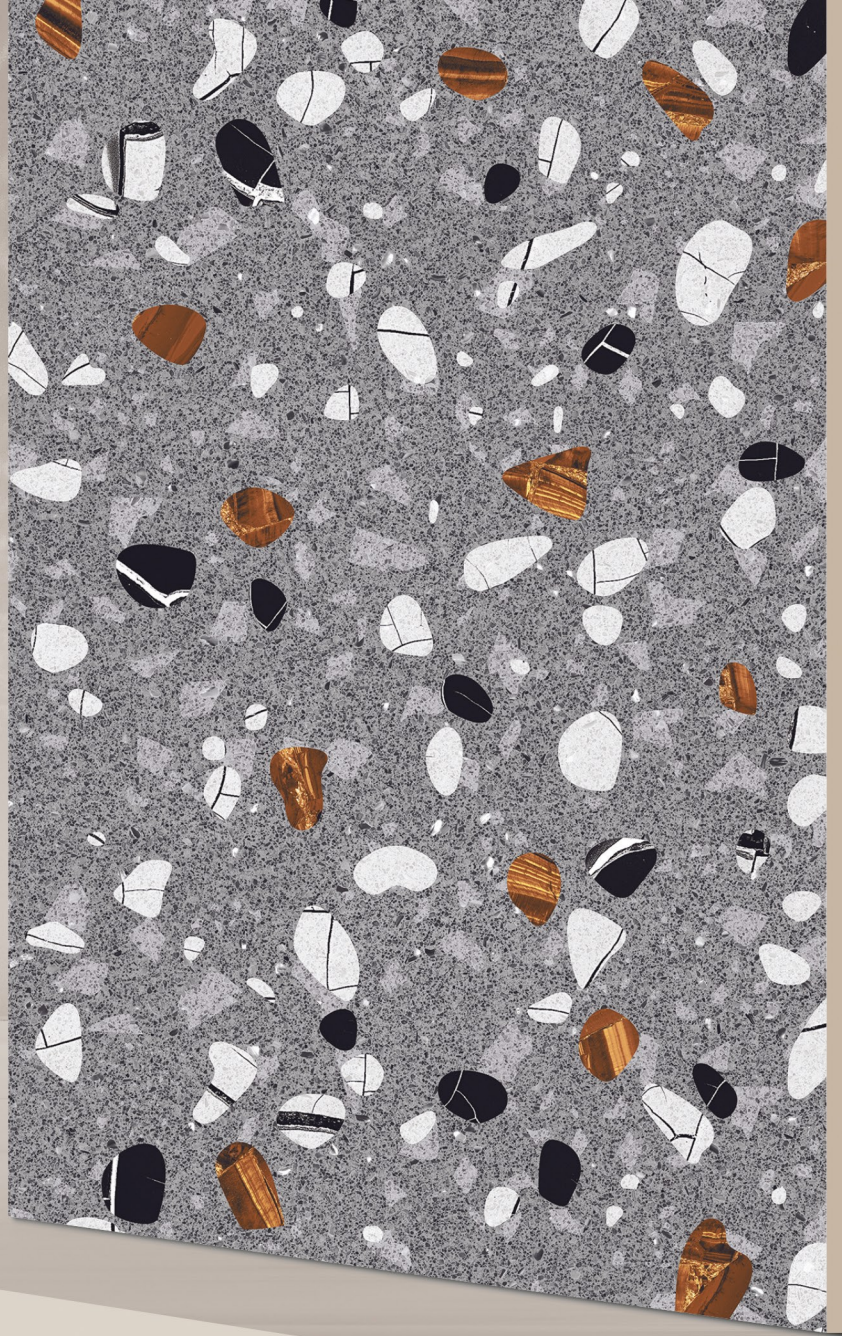

FINISH :
CARVING

RANDOM :
04

EPIROS FLINT

SIZE :
600x1200MM

FINISH :
CARVING

RANDOM :
04

FONDI COTTON

SIZE :
600x1200MM