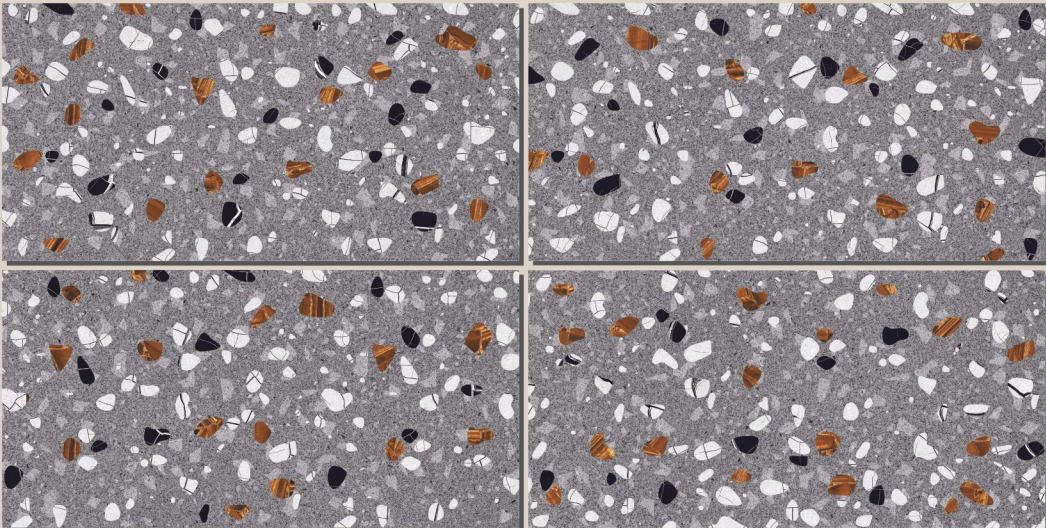

FINISH :
CARVING

RANDOM :
04

EPIROS FLINT

SIZE :
600x1200MM

FINISH :
CARVING

RANDOM :
04

FONDI COTTON

SIZE :
600x1200MM