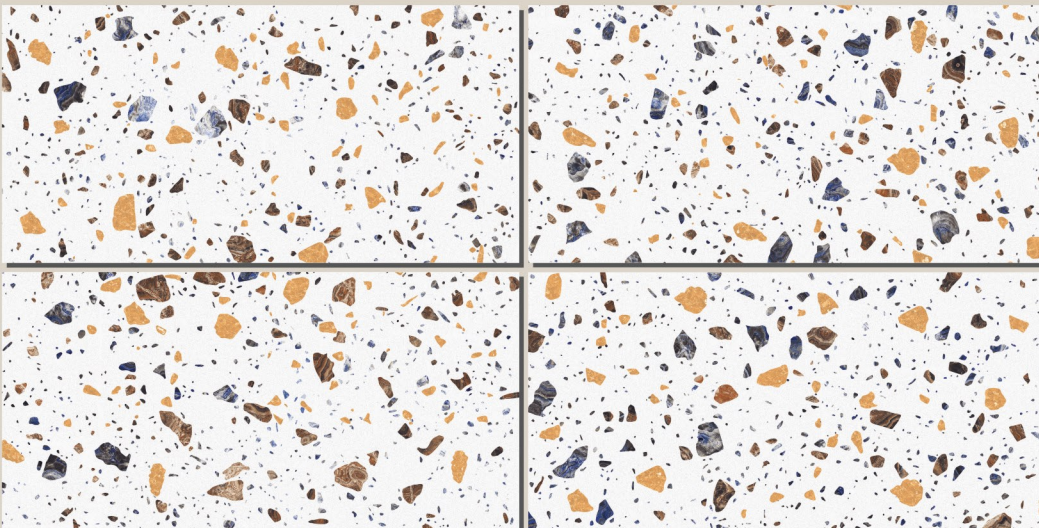

RANDOM :
06

CARPECIA WINE

SIZE :
600x1200MM

FINISH :
CARVING

RANDOM :
04

CIAZ CHARCOAL

SIZE :
600x1200MM

FINISH :
CARVING