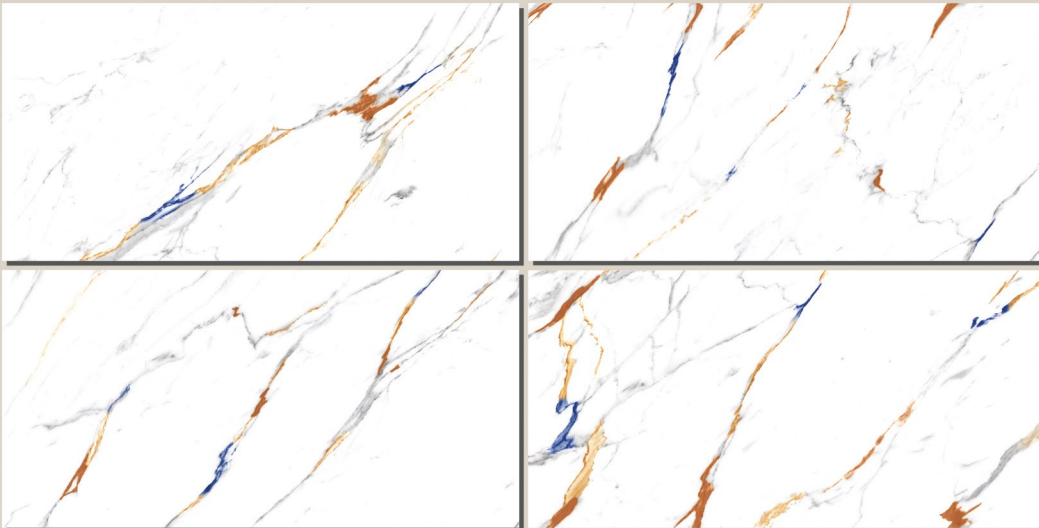

SIPRIA WHITE