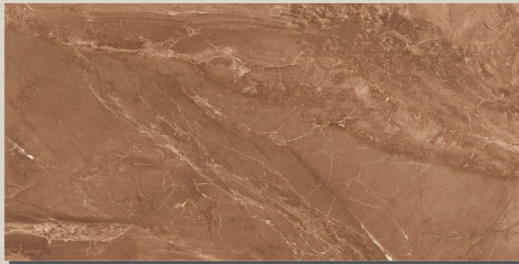

SIZE :
600x1200MM

FINISH :
CARVING

RANDOM :
05

LAWA CHOCO