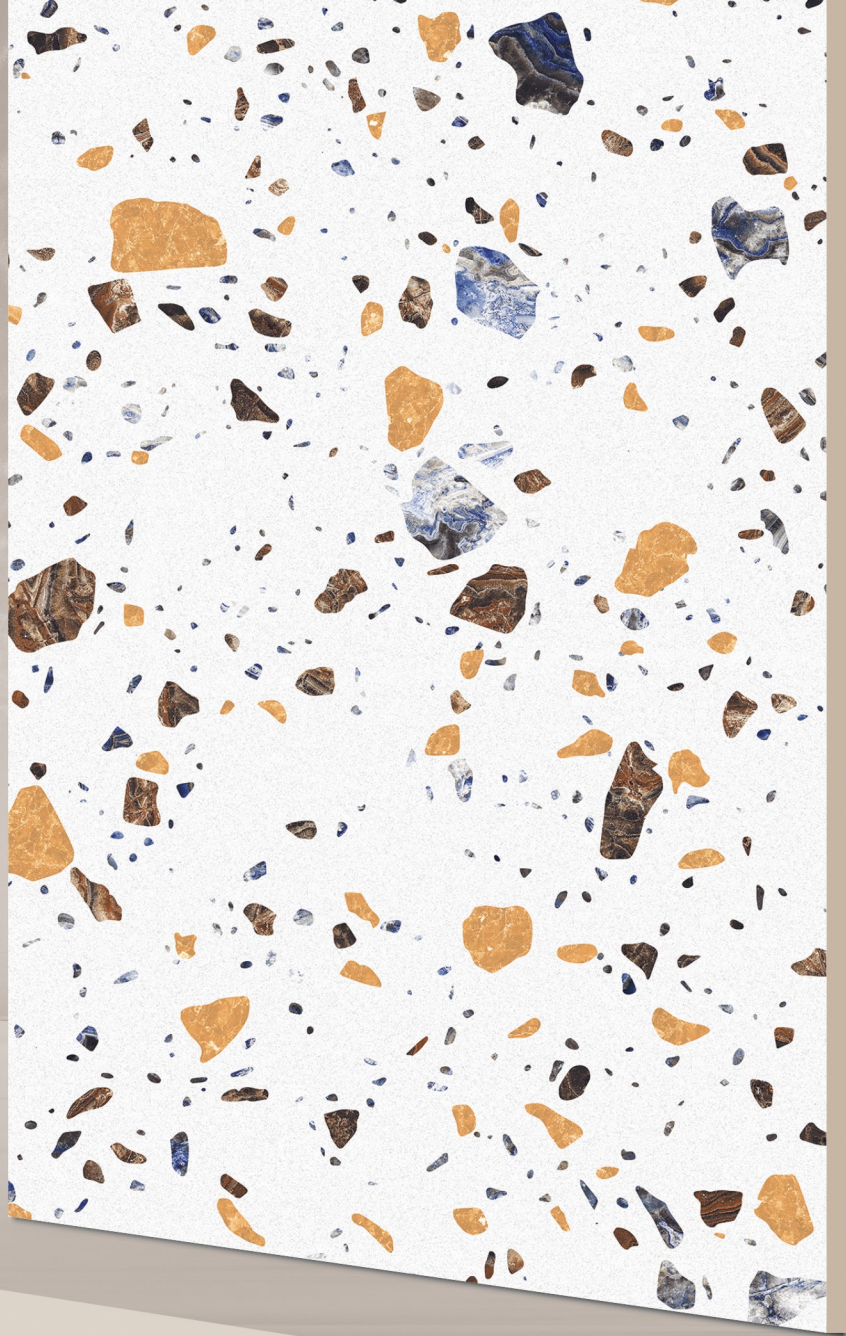

RANDOM :
06

CARPECIA WINE

SIZE :
600x1200MM

FINISH :
CARVING

RANDOM :
04

CIAZ CHARCOAL

SIZE :
600x1200MM

FINISH :
CARVING