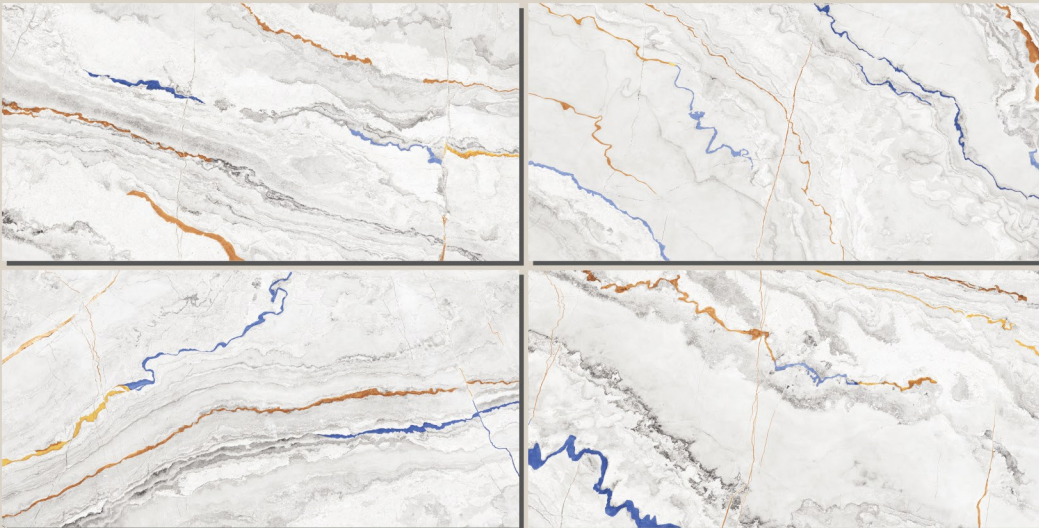

SIZE :
600x1200MM

FINISH :
CARVING

RANDOM :
04

VINYL GRIS

SIZE :
600x1200MM

FINISH :
CARVING

RANDOM :
06

VOLAKAS WHITE