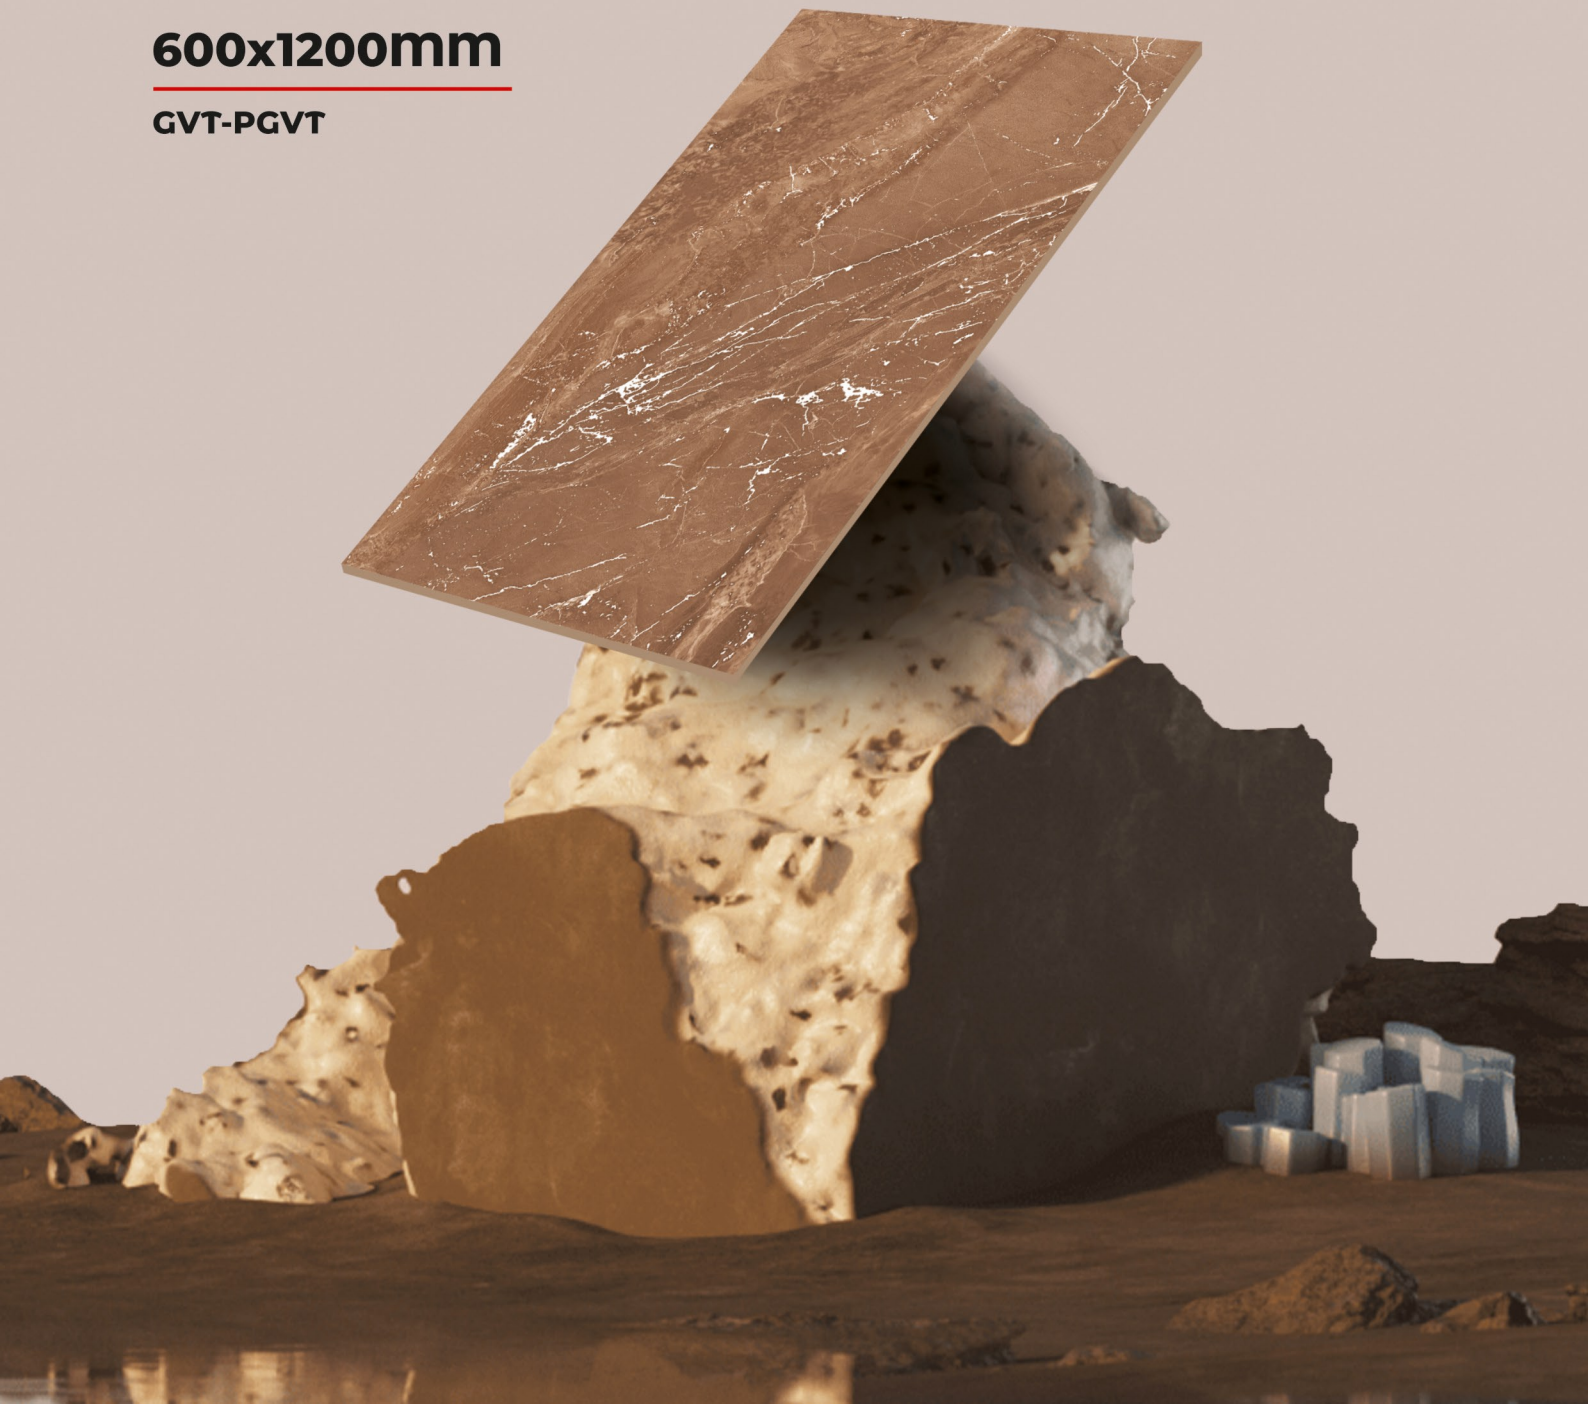

KOYO

Luxury Redefined

CARVING

COLLECTION

600x1200mm

GVT-PGVT

EMINENCE

shines brightly in every endeavor