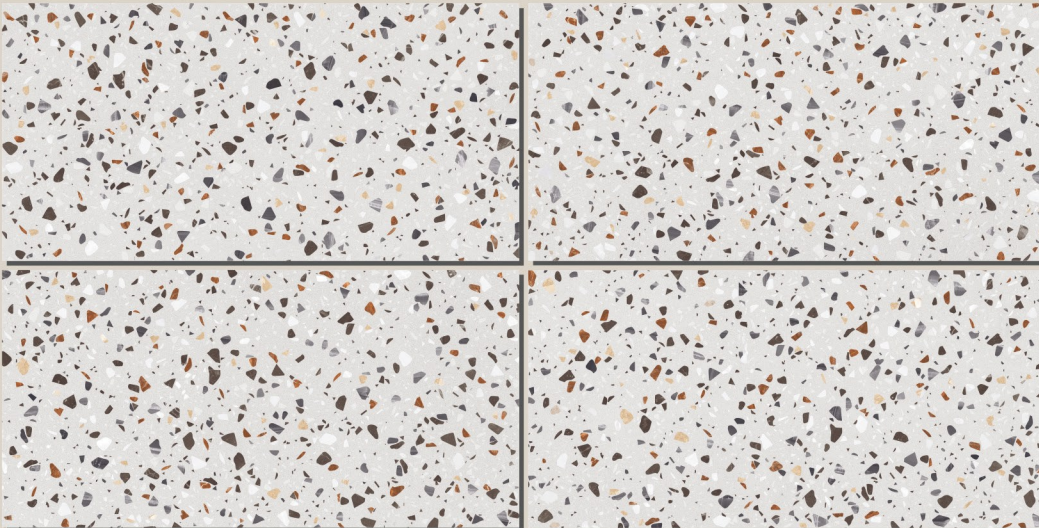

EPIROS FLINT