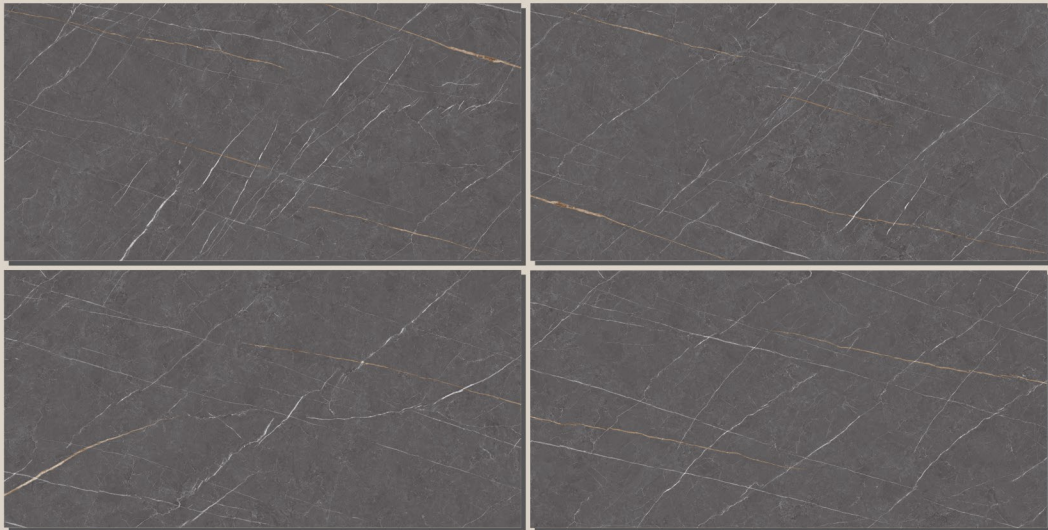

BALDOCER NERO