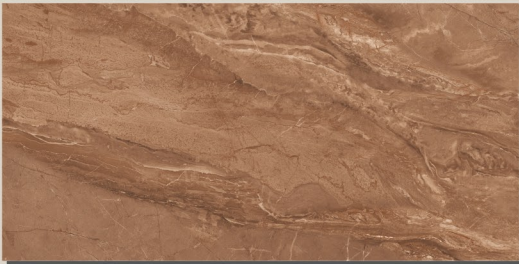

SIZE :
600x1200MM

FINISH :
CARVING

RANDOM :
05

LAWA CHOCO