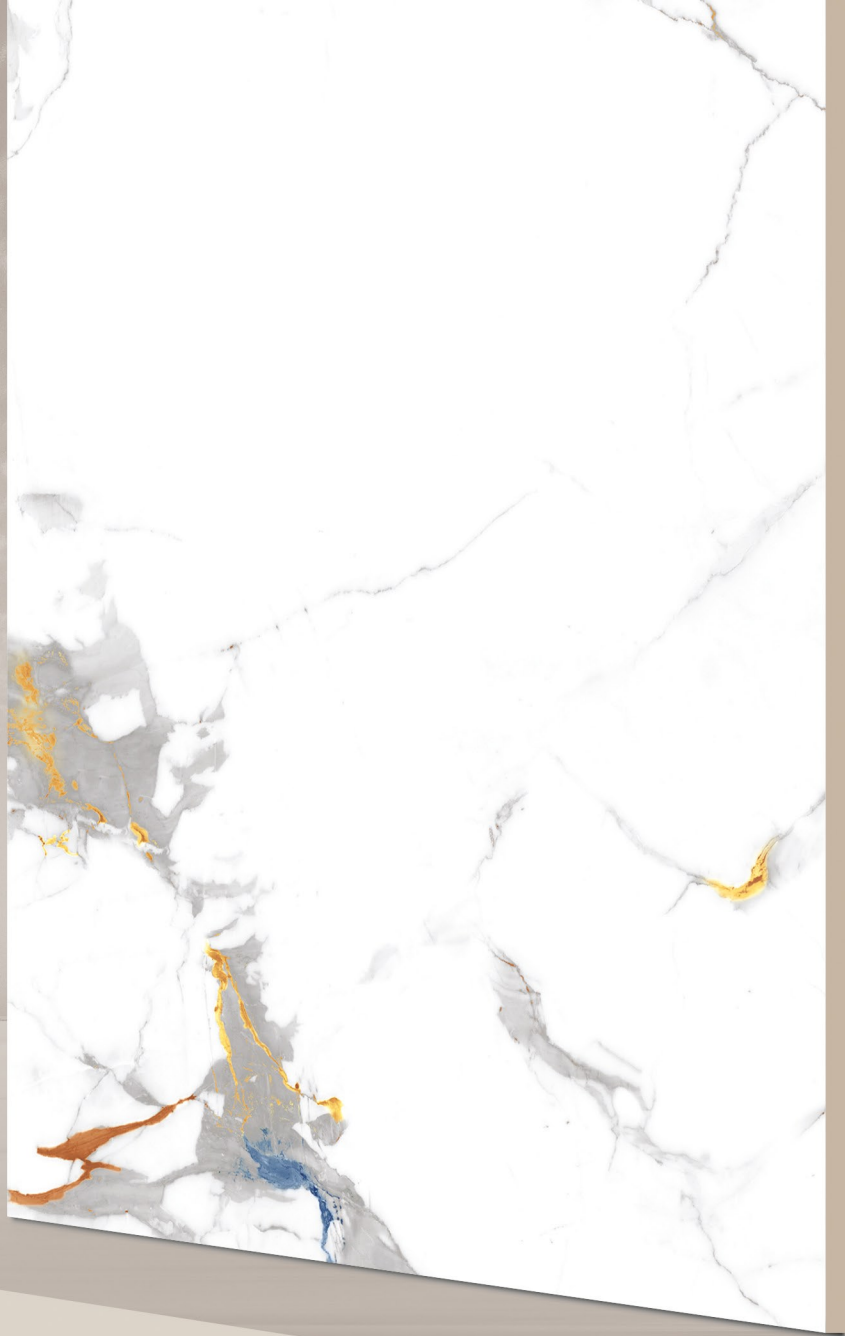

Long
Lasting

Easy
Cleaning

Low Water
Absorption

Antislip
Surface

SIZE :
600x1200MM

FINISH :
CARVING

RANDOM :
04

ALPI WHITE