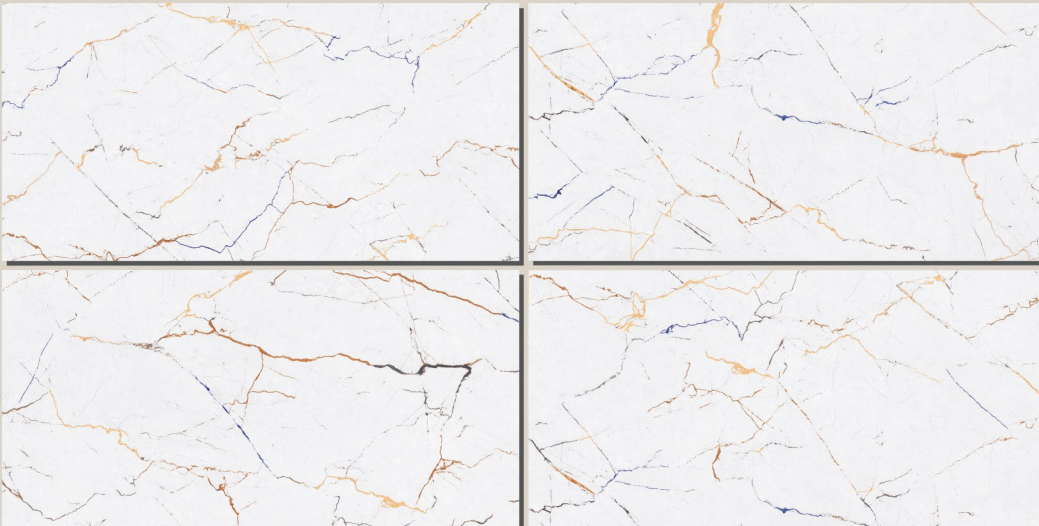

FINISH :
CARVING

RANDOM :
06

QUARTZ WHITE

SIZE :
600x1200MM

FINISH :
CARVING

RANDOM :
06

ROMANTIC WHITE

SIZE :
600x1200MM