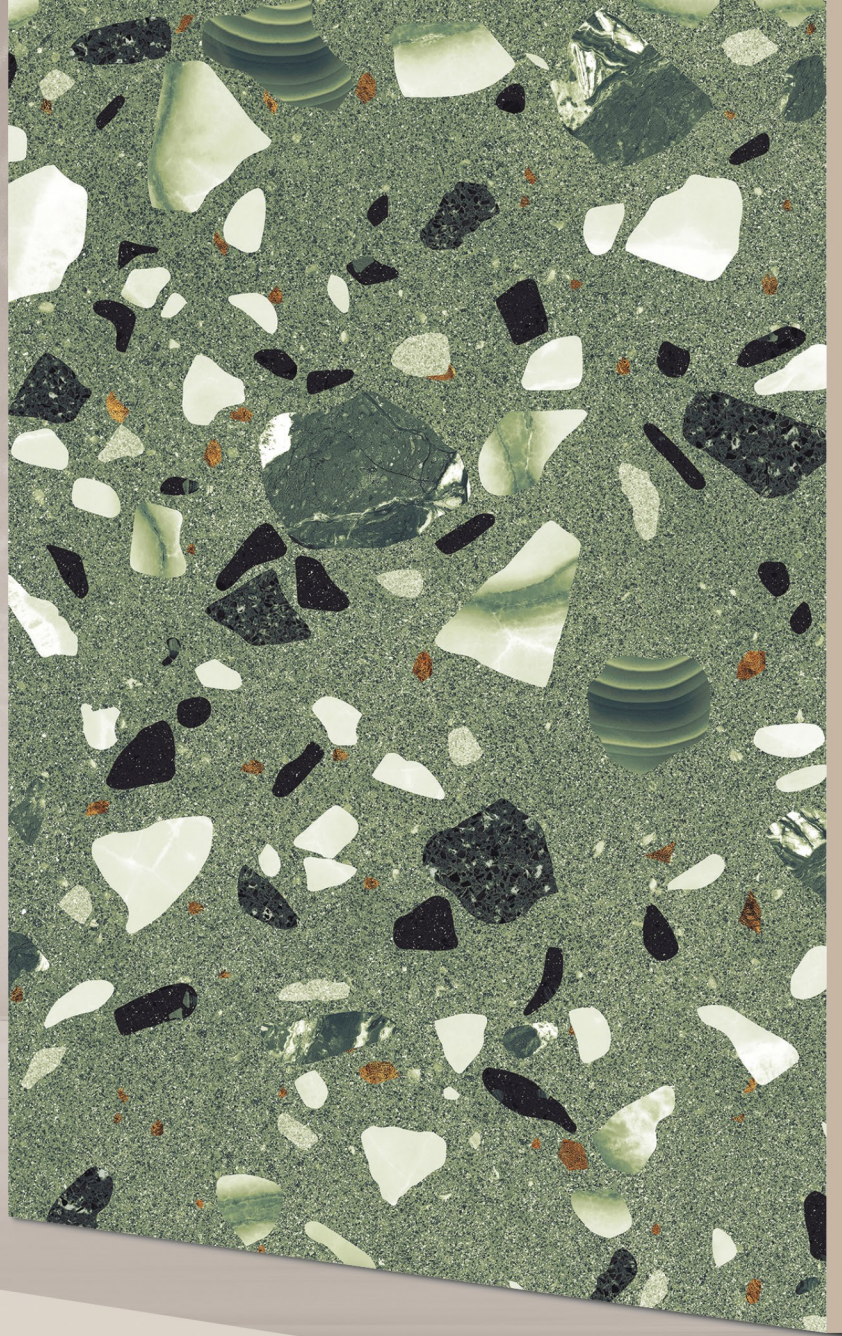

SIZE :
600x1200MM

FINISH :
CARVING

RANDOM :
04