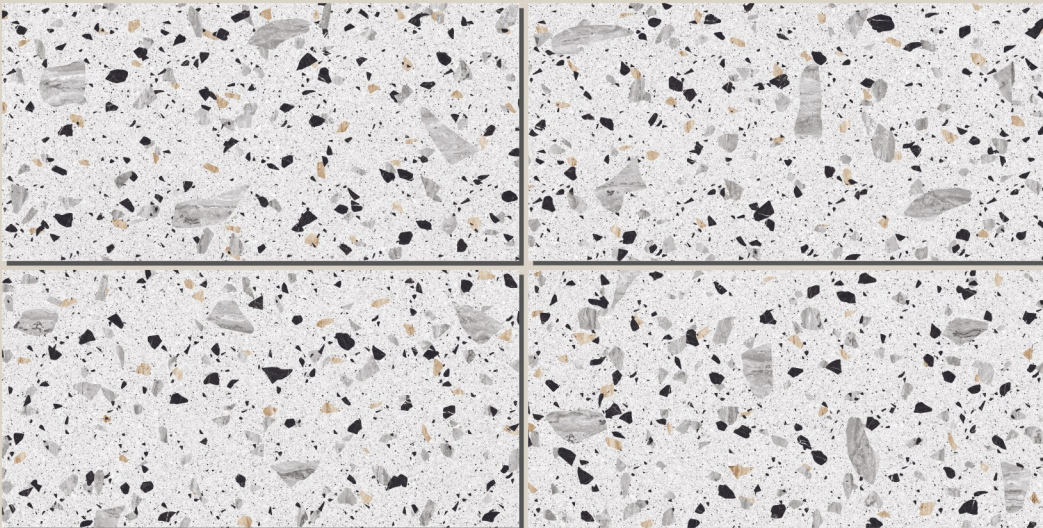

MURFY WHITE