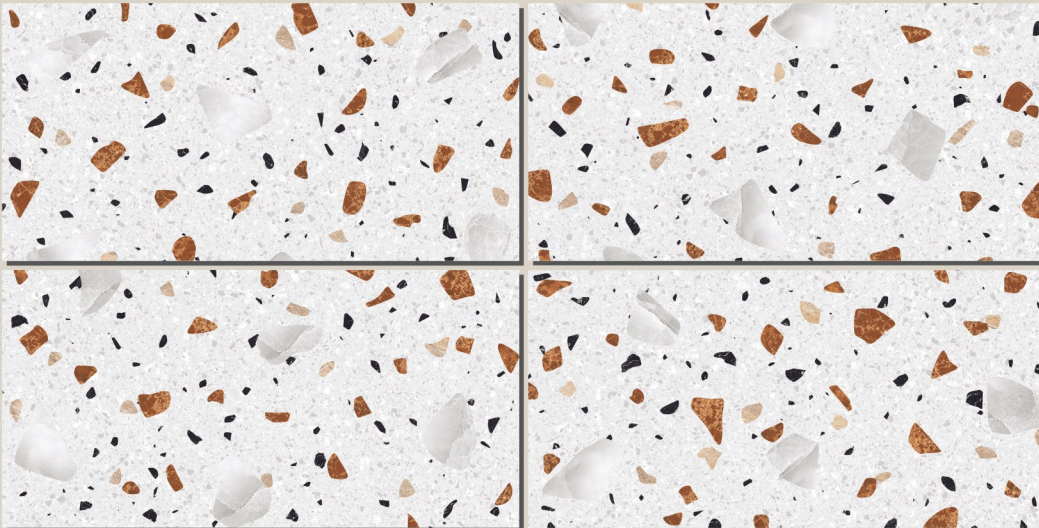

LAWA WHITE

SIZE :
600x1200MM

FINISH :
CARVING

RANDOM :
04

MOSAIC FOSSIL

SIZE :
600x1200MM

FINISH :
CARVING

RANDOM :
04