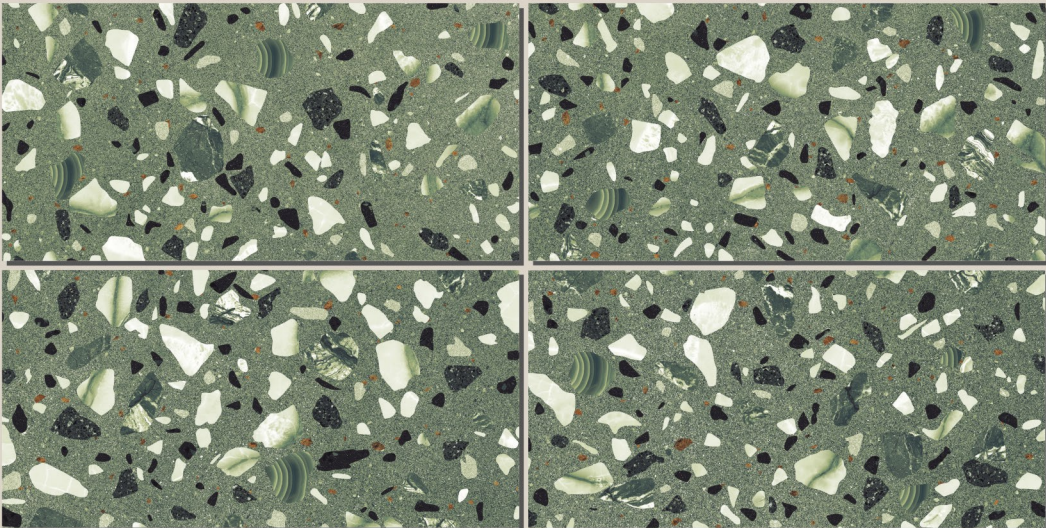

SIZE :
600x1200MM

FINISH :
CARVING

RANDOM :
04

COAL GREEN