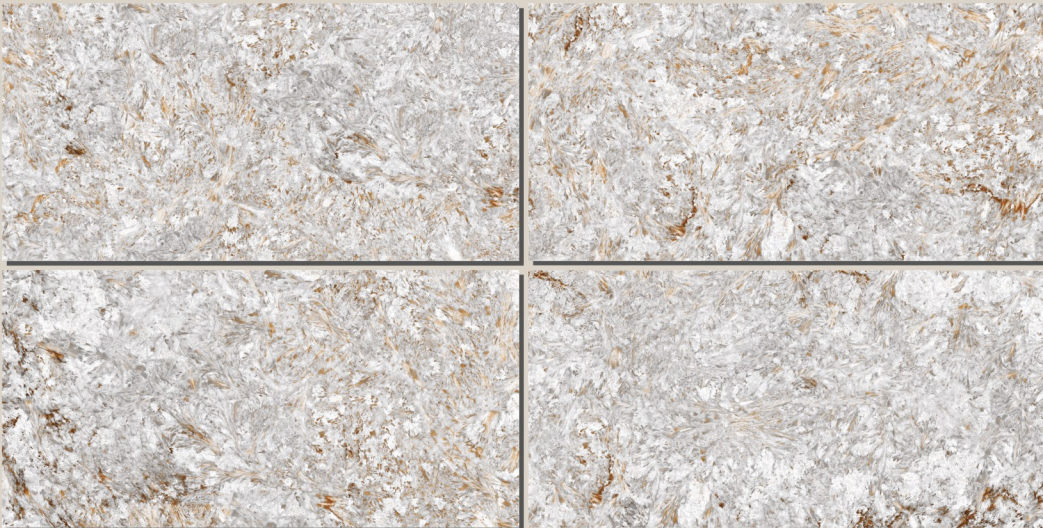

RANDOM :
06

QUARTZ BROWN

SIZE :
600x1200MM

FINISH :
CARVING

RANDOM :
06

QUARTZ NATURAL

**QUARTZ
NATURAL**

SIZE :
600x1200MM